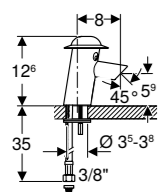

CLOSETZITTING TURTLE

Standaard bevestiging softclose, wit
Standaard bevestiging softclose, rood
Standaard bevestiging softclose, geel
Standaard bevestiging softclose, groen

S8H51111000G
S8H51111200G
S8H51111150G
S8H51111450G

CLOSETZITTING TURTLE, ZONDER DEKSEL

Standaard bevestiging, wit
Standaard bevestiging, rood
Standaard bevestiging, geel
Standaard bevestiging, groen

S8H51112000G
S8H51112200G
S8H51112150G
S8H51112450G

KINDERKRAAN
Infrarood, batterij

S8HT1MKK001G

KINDERKRAAN
Handbediening

S8HT1LKK001G

KINDERBAD VARICOR
Varicor, wit
Inclusief afvoerplug en overlooppijp

S8VR1009000G

KINDERBAD VARICOR
Varicor, wit
Inclusief afvoerplug en overlooppijp

S8VR1010000G

KLEUREN GEBERIT 300 KIDS CLOSETZITTINGEN

Wit Rood Geel Groen

KLEUREN GEBERIT 300 KIDS AFDEKPLATEN KINDERSPEELWASTAFELS

Blauw Rood