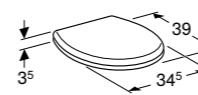

CLOSETZITTING
Wit
Rood

S8H51102000G
S8H51102020G